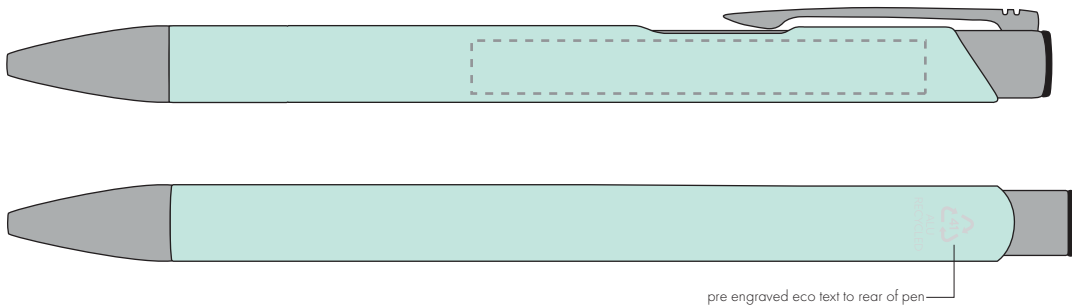

Your Ref:  
Our Ref:

Quantity:  
Version: 1

Product Code: TPC982001  
Product Colour: PASTEL GREEN

**PRINTING CONCERNS:**

We stock this item in the following colours

**PANTONE REFERENCE(S)**

- Colour 1
- Colour 2
- Colour 3
- Colour 4

ARTWORK SCALE 100%

ARTWORK SCALE 100%  
Side Print Area:  
60mm x 7mm

Product Image for visualisation  
- colours may vary

**The dashed line is to demonstrate print area and will not appear on your printed item**